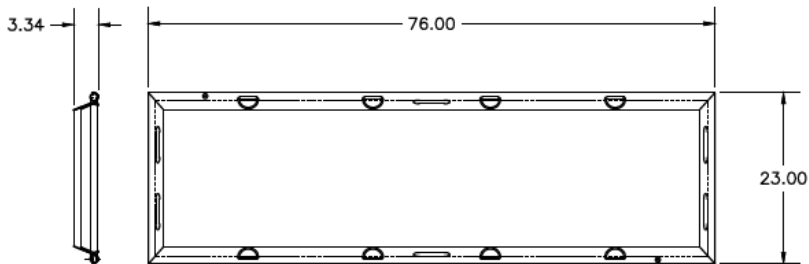

REMOVABLE MORTUARY TRAY

OPTIONS

Privacy Cover

Gurney with Scissor Lift

80-Gallon Fuel Tank/Supply System for RU Engine and/or Generator Diesel Operation

10KW Generator

Trailer Mount with Loading Platform, Handrails, and Ramp

Leveling Jacks