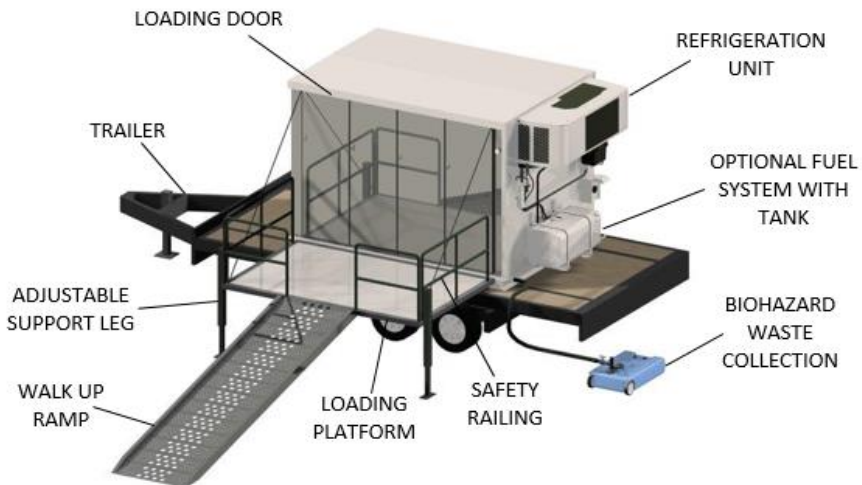

Trailer Mounted RSU-16 Shown with Fuel System in Transport Configuration

Trailer Mounted RSU-16 Shown with Fuel System in Deployed Configuration

About Guild Associates

Guild Associates designed and fielded 173 Mobile Integrated Remains Collection System (MIRCS) for the US Army from 2008-2014.