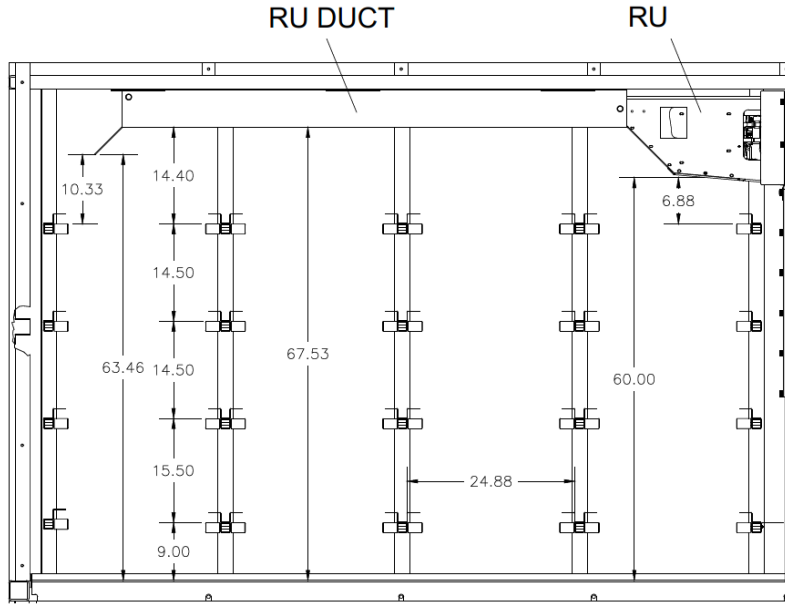

Remains Storage Unit (RSU) Portable Morgue

RSU-16 DOORS REMOVED