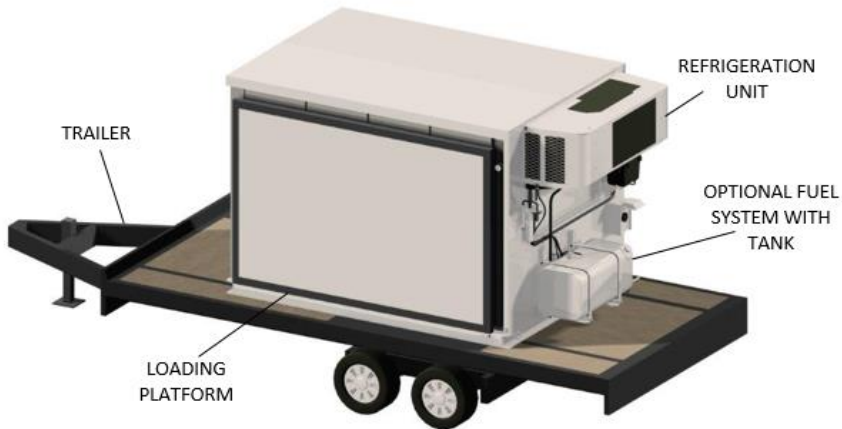

Trailer Mounted RSU-16 Shown with Generator in Transport Configuration