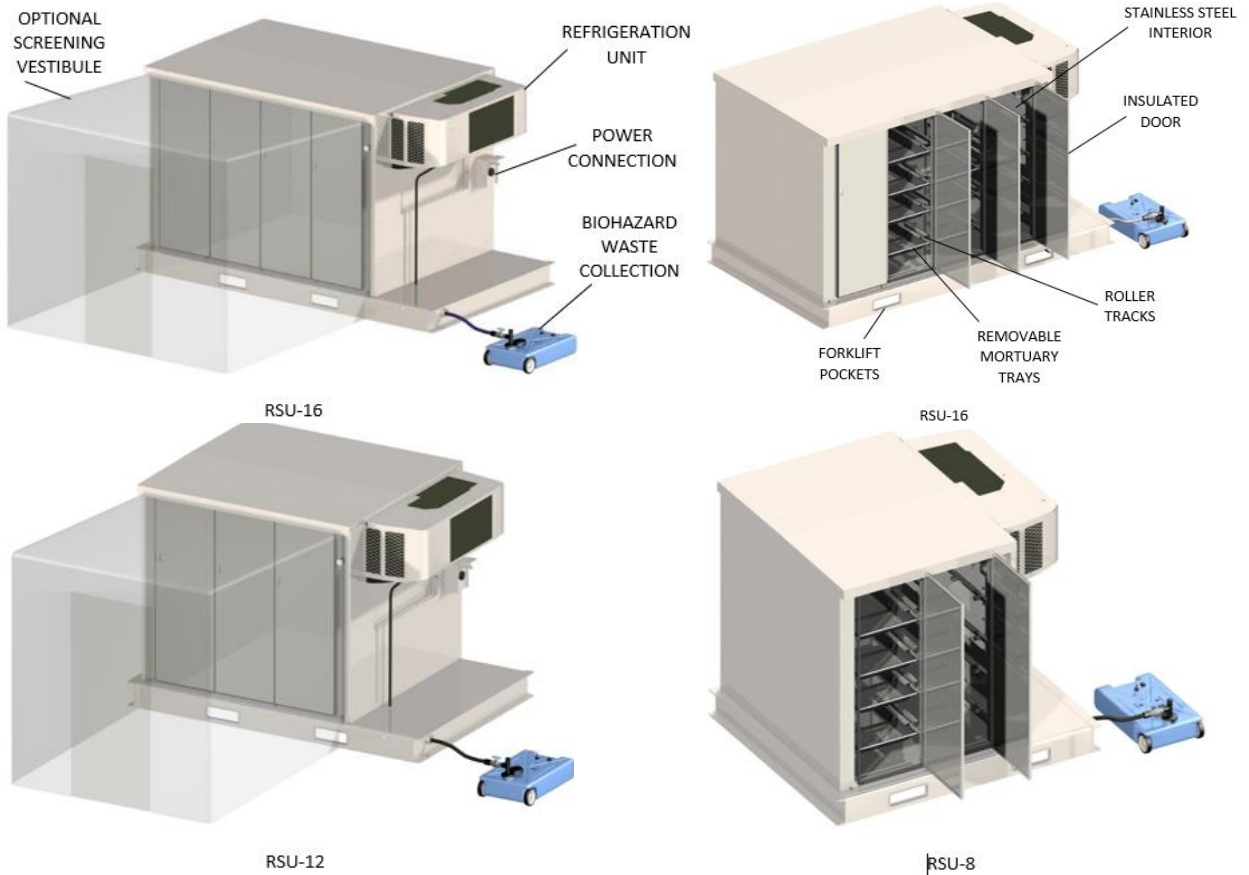

Remains Storage Unit (RSU) Portable Morgue

The RSU Series Provides Safe and Respectful Temporary Storage of Human Remains.

- Based on design of Mobile Integrated Remains Collection System (MIRCS) produced by Guild Associates for the US Army
- Available in 3 sizes to accommodate 8, 12, 16 or 20 human remains
- Remains stored on removable sliding trays that enable transfer out of the refrigerated area onto a gurney.
- Optional vestibule screen available to shield transfer operations out of public view.
- Insulated Refrigeration Area constructed of stainless steel for ease of cleaning.
- Refrigeration Area Floor sloped with drain to capture biohazardous waste.
- Equipped with a Carrier Transicold S-Series Electric Standby Refrigeration Unit (Refer to Table 1 and Separate Brochures for Specifications).
- Optional Diesel Engine RU with Fuel Tank available for remote operation available.
- Trailer Option Available

Table 1: Storage Capacity and Refrigeration Unit Sizes

MODEL	STORAGE CAPACITY	RU SIZE	DIMENSIONS (IN/M)	WEIGHT (LBS/KGS)
RSU-8	8	S-6 / S-7	102/2.6 L x 96/2.5 W x 96/2.5 H	3,400 / 1,542
RSU-12	12	S-7 / S-8	128/3.3 L x 96/2.5 W x 96/2.5 H	4,200 / 1,905
RSU-16	16	S-8 / S-9	154/3.9 L x 96/2.5 W x 96/2.5 H	5,400 / 2,449
RSU-20	20	S-9	180/4.6 L x 96/2.5 W x 96/2.5 H	6,200 / 2,812

Remains Storage Unit (RSU) Portable Morgue

Trailer Mounted RSU-16 Shown with Generator in Transport Configuration

Trailer Mounted RSU-16 Shown with Generator in Deployed Configuration

Trailer Mounted RSU-16 Shown with Fuel System in Transport Configuration

Remains Storage Unit (RSU) Portable Morgue

RSU-16 DOORS REMOVED

REMOVABLE MORTUARY TRAY

OPTIONS

Privacy Cover

Gurney with Scissor Lift

80-Gallon Fuel Tank/Supply System for RU Engine and/or Generator Diesel Operation