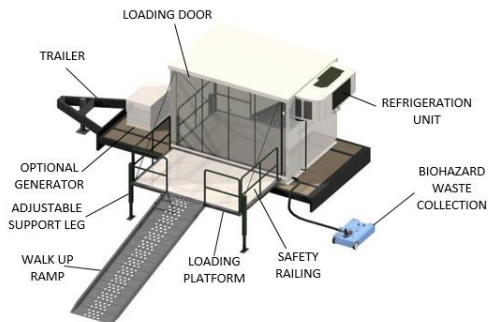

Remains Storage Unit (RSU) Portable Morgue

Trailer Mounted RSU-16 Shown with Generator in Transport Configuration

About Guild Associates

Guild Associates designed and fielded 173 Mobile Integrated Remains Collection System (MIRCS) for the US Army from 2008-2014.

Contact us for more information:

Paul Baker, PE
5750 Shier-Rings Rd
Dublin OH, 43016

614-760-8013 Office
614-296-8046 Mobile
info@guildassociates.com
www.guildassociates.com