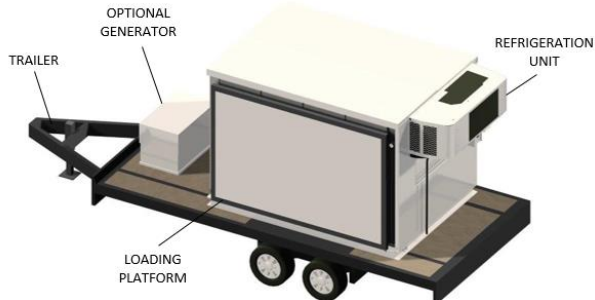

Remains Storage Unit (RSU) Portable Morgue